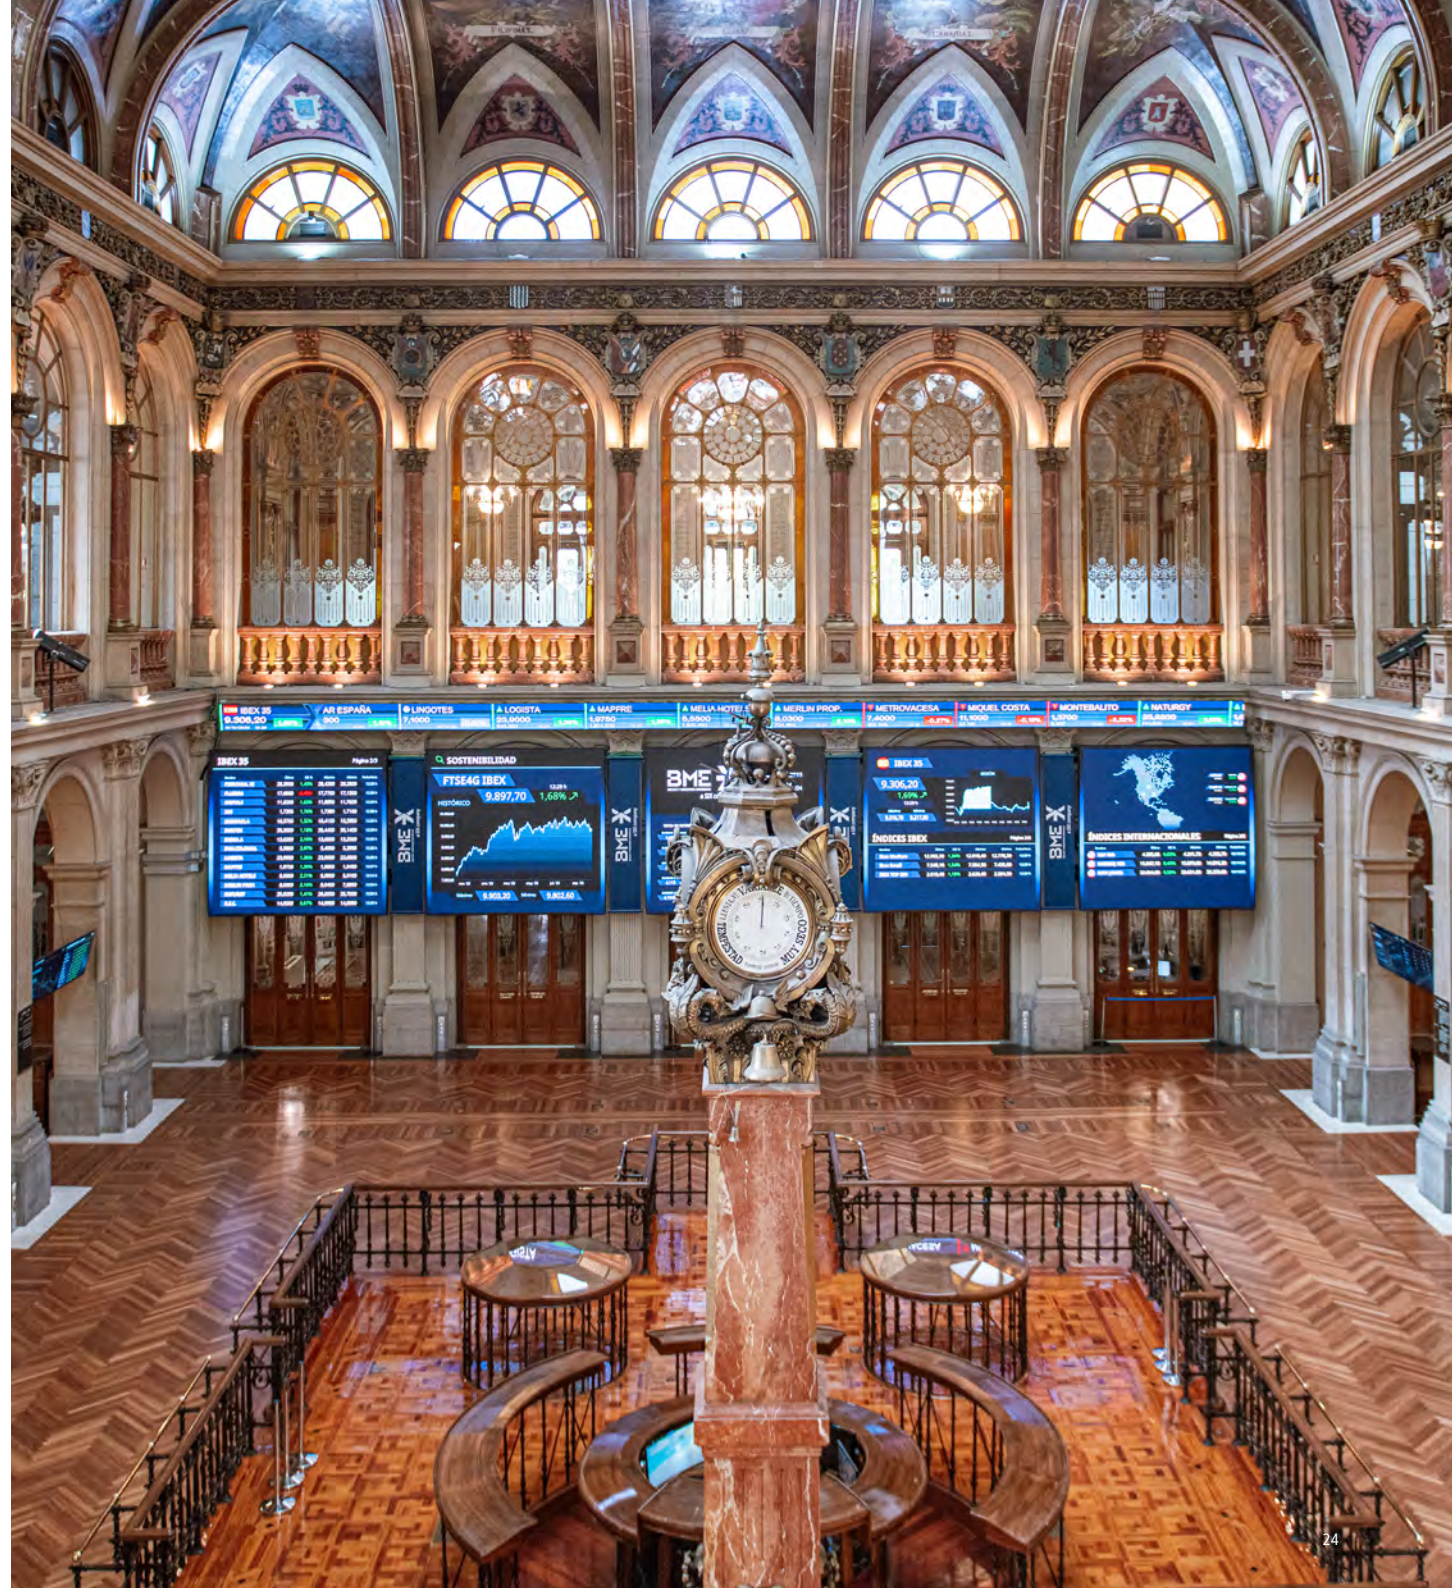

Trading Floor

Capacity

- Cocktail: 550 pax
- School: 120 pax
- Theatre: 486 pax
- Banquet: 284 pax

General measures

- Area: 956 m²
- Height: 19.22 m

Technical resources

- Corporate identification on center screens and side plasmas